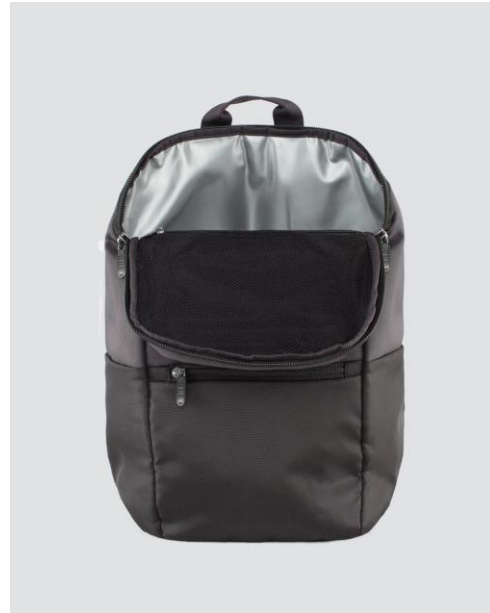

B-BAHAMAS - 4NVY

CHOOSE STYLE & **S/M** OR **L/XL**

FASHION HAT TIER
PLAYERS CHOOSE 1

DRINK UP

PARTY PARROT

BOTTLED UP

CHOOSE STYLE & S/M OR L/XL

BACKPACKS

EACH PLAYER RECEIVES ONE

COOLER BACKPACK - DBLK

GO BACKPACK - 9HGR